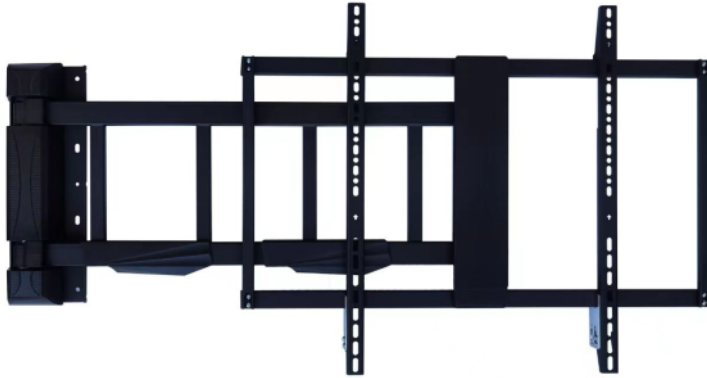

# MonLines mySwing MSM10 electric TV wall mount, black

## Description

The electric swivel TV wall mount from MonLines automatically moves your TV to the appropriate position at the touch of a button. The TV swivel arm can be comfortably adjusted in a range of 160°. Up to 2 positions can be stored on the remote control. The mount is suitable for screens from 75 to 86 inches and has a max. load capacity of 55 kg.

The integrated cable management ensures a neat routing of the device cables. With the help of the enclosed installation material, the extendable TV wall mount is easily and quickly attached.

## Key features

Screen size:	75 - 86 inch
VESA mount:	200x200 - 750x600
Load capacity:	55 kg
Swivel range:	Depending on the installation direction 90° left / 70° right or vice versa
Wall distance:	65 - 865 mm
Length of swivel arm:	800 mm
Electrical:	Yes, via remote control (batteries not included)
Remote control range:	6 - 8 m
Finish:	Black