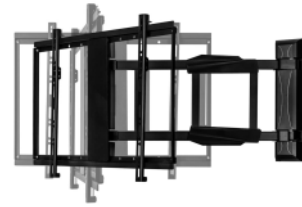

Data sheet

MonLines mySwing MSM05 electric TV wall mount, black

Description

The electric swivel TV wall mount from MonLines automatically moves your TV to the appropriate position at the touch of a button. The TV swivel arm can be comfortably adjusted in a range of 160°. Up to 2 positions can be stored on the remote control. The mount is suitable for screens from 50 to 70 inches and has a max. load capacity of 45 kg.

The integrated cable management ensures a neat routing of the device cables. With the help of the enclosed installation material, the extendable TV wall mount is easily and quickly attached.

Key features

Screen size:	50", 52", 55", 58", 60", 63", 65", 70 inch
VESA mount:	100x100, 200x100, 200x200, 300x200, 300x300, 400x200, 400x300, 400x400, 600x400
Load capacity:	45 kg
Swivel range:	160°
Wall distance:	68 - 668 mm
Length of swivel arm:	600 mm
Electrical:	Yes, remote control included
Weight:	11 kg
Finish:	Black