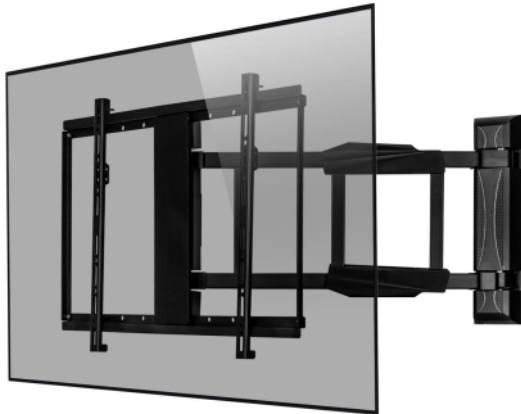

Data sheet

MonLines mySwing MSM05 electric TV wall mount, black

Description

The electric swivel TV wall mount from MonLines automatically moves your TV to the appropriate position at the touch of a button. The TV swivel arm can be comfortably adjusted in a range of 160°. Up to 2 positions can be stored on the remote control. The mount is suitable for screens from 50 to 70 inches and has a max. load capacity of 45 kg.

The integrated cable management ensures a neat routing of the device cables. With the help of the enclosed installation material, the extendable TV wall mount is easily and quickly attached.

Key features

Screen size:	50", 52", 55", 58", 60", 63", 65", 70 inch
VESA mount:	100x100, 200x100, 200x200, 300x200, 300x300, 400x200, 400x300, 400x400, 600x400
Load capacity:	45 kg
Swivel range:	160°
Wall distance:	68 - 668 mm
Length of swivel arm:	600 mm
Electrical:	Yes, remote control included
Weight:	11 kg
Finish:	Black