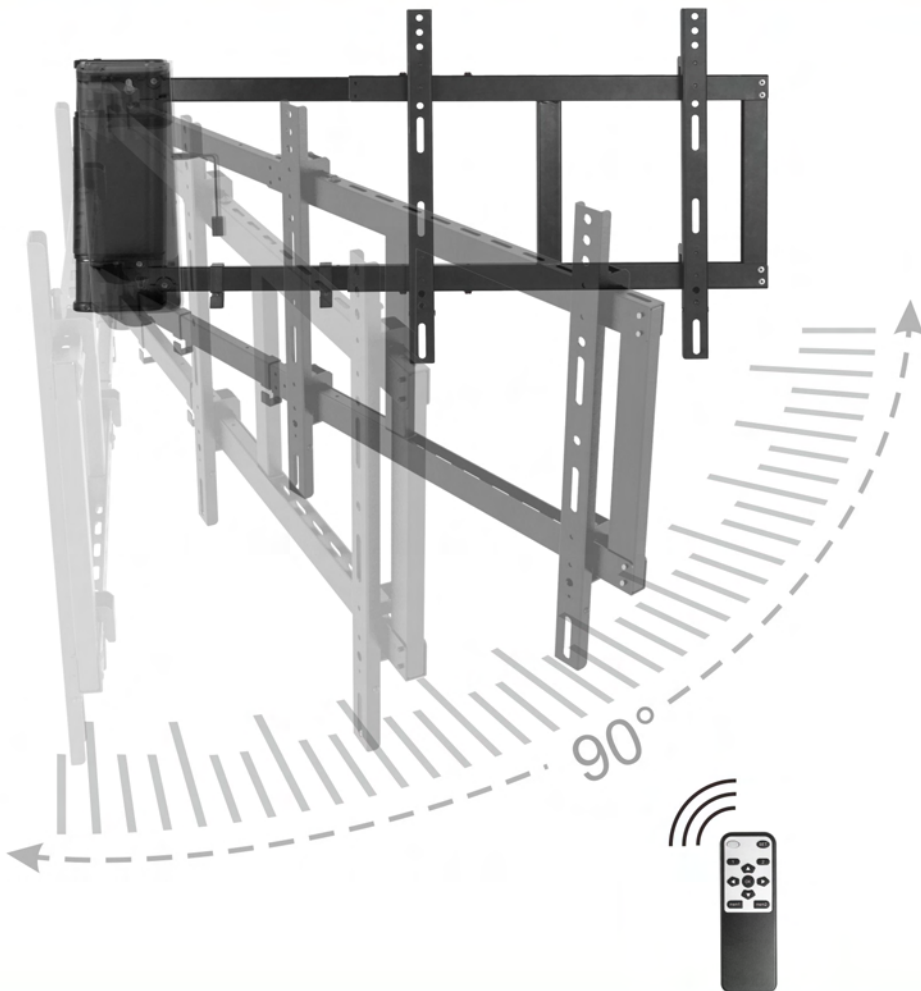

Remote Control Motorized TV Wall Mount

For most 32"-60" LED, LCD flat panel TVs

Find the perfect viewing angle
without leaving your seat

Feature:

1. Remote control operation with 2 convenient one-touch memory preset positions
2. Universal bracket with width adjustable fits most TV sizes

3. Available for using existing TV remote control to operate the functions
4. Cable clips keep cables organized and protected

Remote Control Motorized TV Wall Mount

For most **32"-60"** LED, LCD flat panel TVs