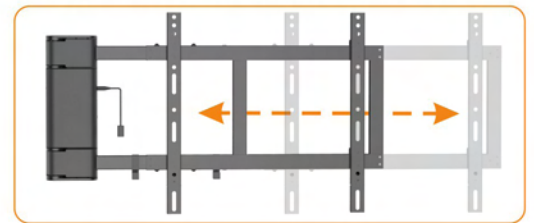

Remote Control Motorized TV Wall Mount

For most 32"-60" LED, LCD flat panel TVs

Find the perfect viewing angle
without leaving your seat

Feature:

1. Remote control operation with 2 convenient one-touch memory preset positions
2. Universal bracket with width adjustable fits most TV sizes

3. Available for using existing TV remote control to operate the functions
4. Cable clips keep cables organized and protected

Remote Control Motorized TV Wall Mount

For most **32"-60"** LED, LCD flat panel TVs