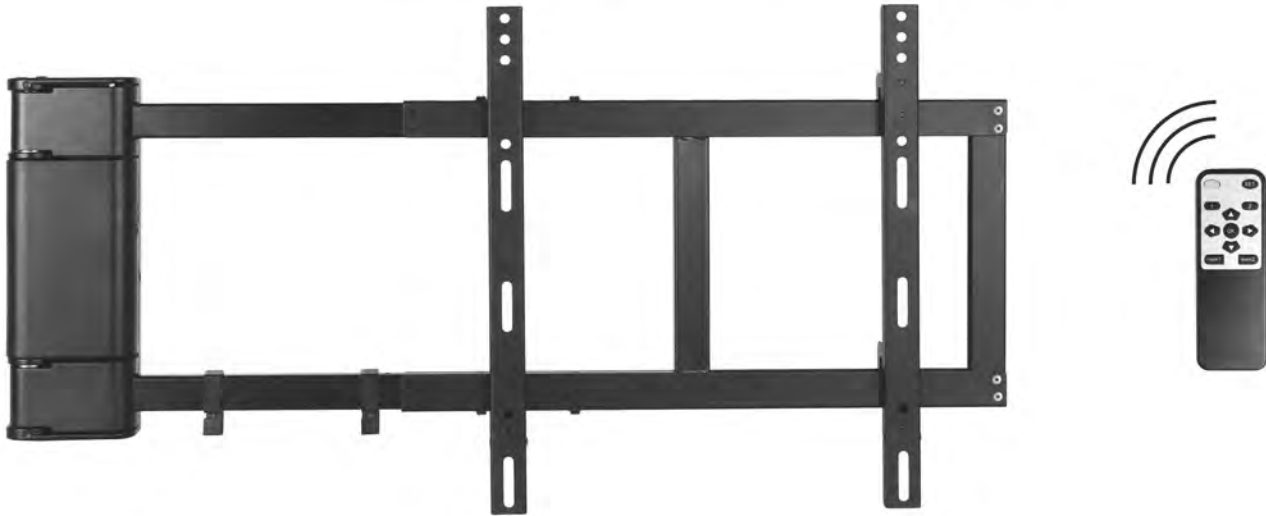

Remote Control Motorized TV Wall Mount

For most 32"-60" LED, LCD flat panel TVs

Find the perfect viewing angle
without leaving your seat

Feature:

1. Remote control operation with 2 convenient one-touch memory preset positions
2. Universal bracket with width adjustable fits most TV sizes

3. Available for using existing TV remote control to operate the functions
4. Cable clips keep cables organized and protected

Remote Control Motorized TV Wall Mount

For most **32"-60"** LED, LCD flat panel TVs