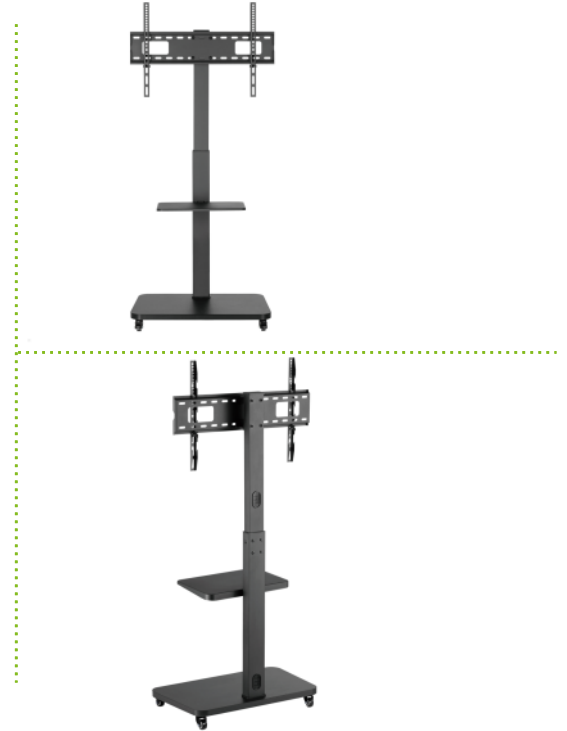

MonLines MBS011B

TV cart with shelf up to 75 inch, black

Description

The MonLines MBS011B TV stand is a mobile TV floor stand for large screens and fits perfect to flatscreens from 37 to 75 inches and weighing up to 40 kg. The sleek floor stand in black for flat screens is the best choice if no wall or ceiling mounting is to be made. The display stand equipped with a shelf for AV devices can be placed freely in the room and moved to other rooms via the castors.

Flat screens with a VESA standard of 100x100 to 600x400 mm are compatible with the MonLines display stand. The mount is suited for use in conference rooms, lectures, training sessions, hotels or meeting rooms. The cables are guided with a neat cable management.

Key features

Mounting:	Floor stand with castors
VESA standard:	100x100, 200x200, 200x300, 200x400, 300x200, 300x300, 400x200, 400x300, 400x400, 500x400, 600x200, 600x300, 600x400 mm
Capacity:	40 kg
Suitable for:	37" - 75" displays
Tilt:	+/-35°
Load capacity:	Max. 5 kg
Castor:	Lockable / brake function
Finish:	Black